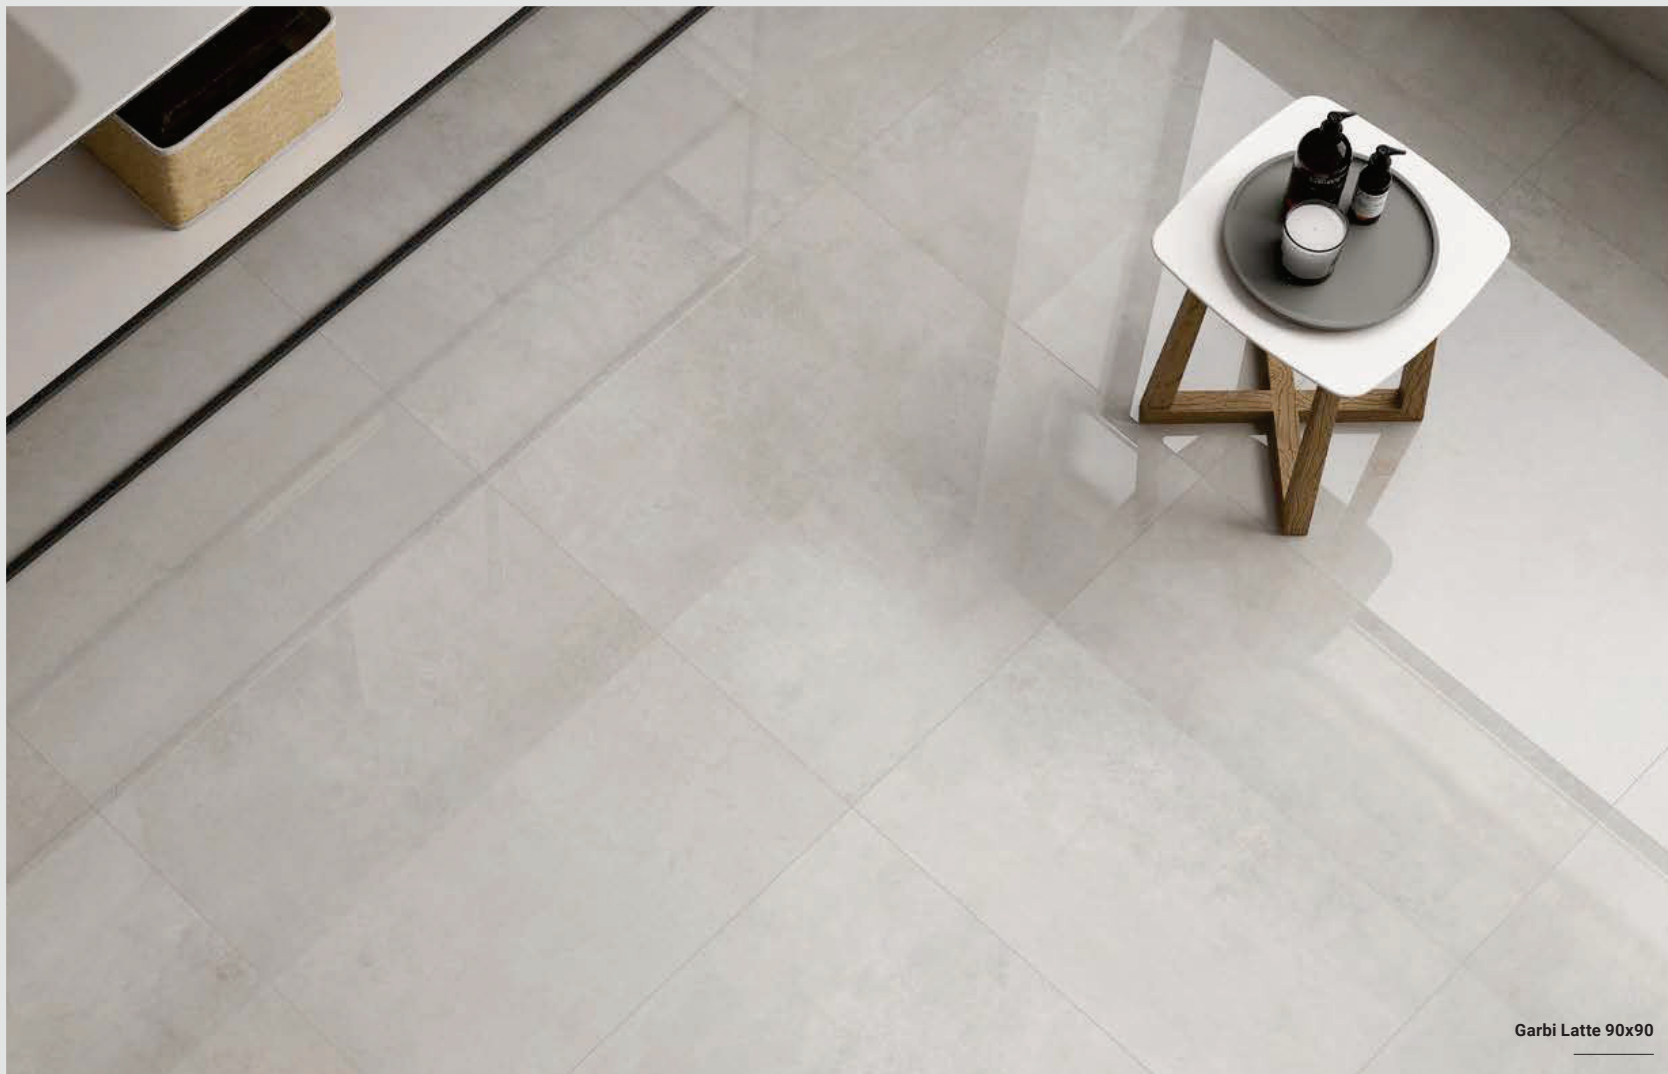

Porcelux 30x60 / 60x60 / 60x120 / 120x120
11.81"x23.62" / 23.62"x23.62" / 23.62"x47.24" / 47.24"x47.24"

Garbi — Porcelux

Garbi Latte 90x90

Garbi

A large rectangular tile with a light beige or cream color, featuring a subtle, natural stone-like texture with faint, irregular brown and tan veining and spots. The surface has a matte finish.