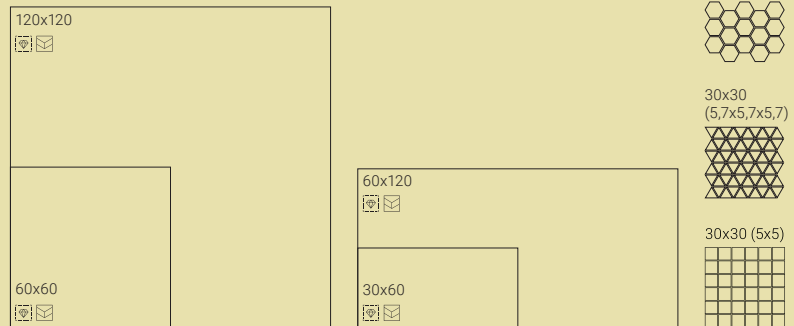

Formatos / Formats

Formato	Pz/cj	Pz/pl	M²/cj	M²/pl	Cj/pl	Kg/cj	Kg/Total
30x60 (C)	6	288	1,08	51,84	48	23,60	1152,80
60x120	2	64	1,44	46,08	32	34,25	1121
60x60	4	120	1,44	43,2	30	30,00	920
120x120	1	36	1,44	51,84	36	36,36	1348,96
MALLA HEX	9	432	0,65	31,2	48	13,50	668
MALLA TRIS	7	336	0,63	30,24	48	15,40	759,2
MALLA (5)	11	462	1,00	42	42	23,00	986

Porcesshine 30x60 / 60x120 / 60x60 / 120x120
11.81"x23.62" / 23.62"x47.24" / 23.62"x23.62" / 47.24"x47.24"