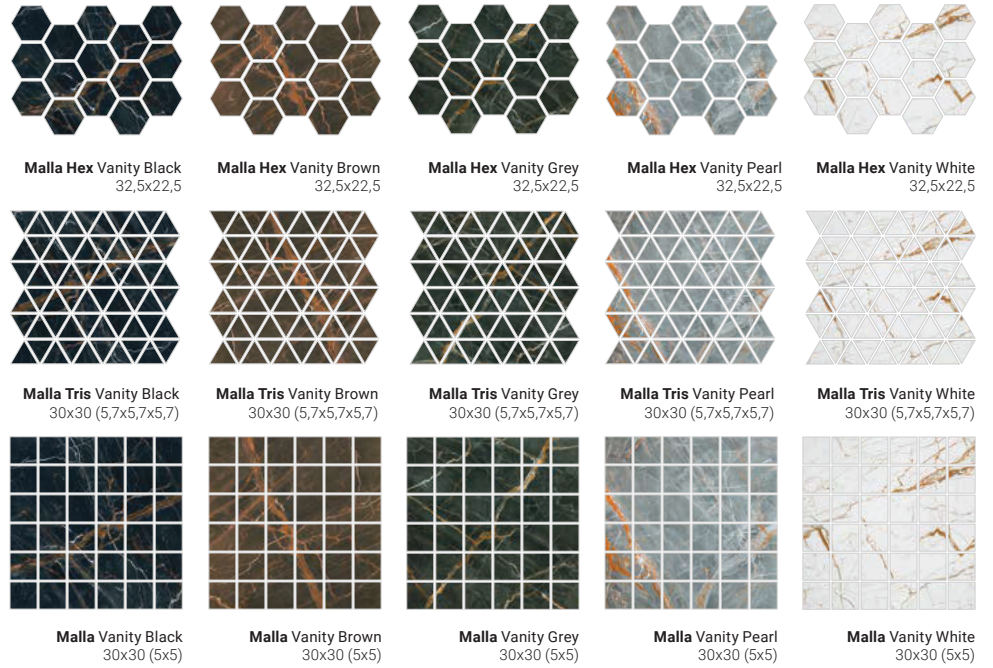

Vanity White

Malla Hex Vanity Black 32,5x22,5
Malla Hex Vanity Brown 32,5x22,5
Malla Hex Vanity Grey 32,5x22,5
Malla Hex Vanity Pearl 32,5x22,5
Malla Hex Vanity White 32,5x22,5
Malla Tris Vanity Black 30x30 (5,7x5,7x5,7)
Malla Tris Vanity Brown 30x30 (5,7x5,7x5,7)
Malla Tris Vanity Grey 30x30 (5,7x5,7x5,7)
Malla Tris Vanity Pearl 30x30 (5,7x5,7x5,7)
Malla Tris Vanity White 30x30 (5,7x5,7x5,7)
Malla Vanity Black 30x30 (5x5)
Malla Vanity Brown 30x30 (5x5)
Malla Vanity Grey 30x30 (5x5)
Malla Vanity Pearl 30x30 (5x5)
Malla Vanity White 30x30 (5x5)