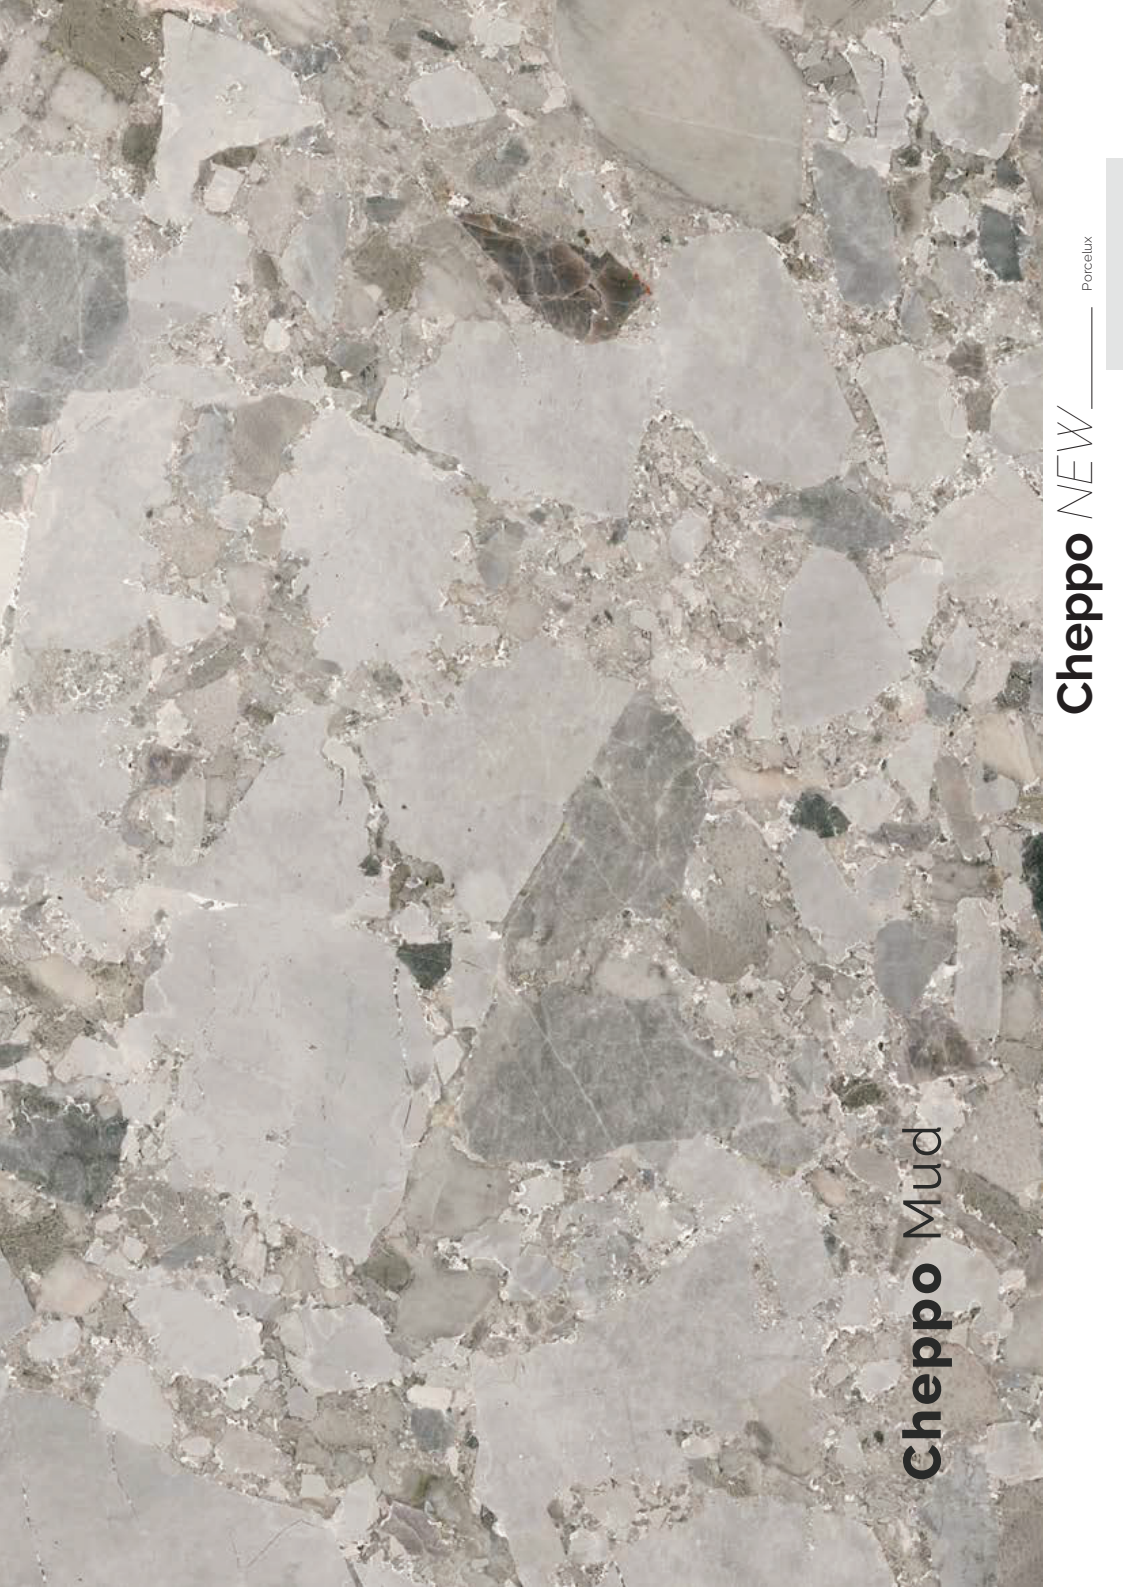

Porcelux
30x60 / 60x60 / 60x120 / 75x150 / 90x90 / 120x120
11.81"x23.62" / 23.62"x23.62" / 23.62"x47.24" /
29.53"x59.06" / 35.43"x35.43" / 47.24"x47.24"

Cheppo NEW Porcelux

Cheppo NEW

Cheppo Mud 120x120

Cheppo Grigio