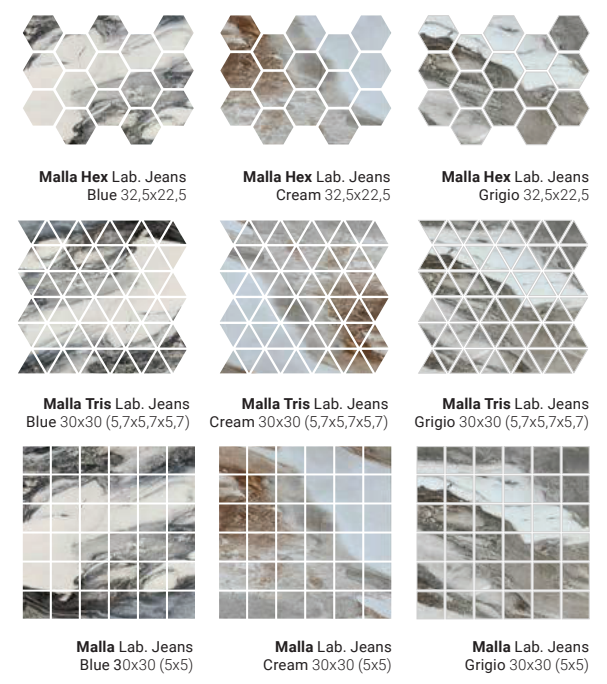

Porcebloc 60x120 / 120x120  
23.62"x47.24" / 47.24"x47.24"

Lab. Jeans \_\_\_\_\_ Porceblac

Lab. Jeans Blue 120x120

# Lab. Jeans

**Lab. Jeans Blue**

**Lab. Jeans Cream**

Lab. Jeans Grigio

**Malla Hex Lab. Jeans**  
Blue 32,5x22,5

**Malla Hex Lab. Jeans**  
Cream 32,5x22,5

**Malla Hex Lab. Jeans**  
Grigio 32,5x22,5

**Malla Tris Lab. Jeans**  
Blue 30x30 (5,7x5,7x5,7)

**Malla Tris Lab. Jeans**  
Cream 30x30 (5,7x5,7x5,7)

**Malla Tris Lab. Jeans**  
Grigio 30x30 (5,7x5,7x5,7)

**Malla Lab. Jeans**  
Blue 30x30 (5x5)

**Malla Lab. Jeans**  
Cream 30x30 (5x5)

**Malla Lab. Jeans**  
Grigio 30x30 (5x5)

A medium brown, textured surface with a cracked and aged appearance, similar to the first panel but with a slightly lighter tone.

**Origine** Visone

A light gray, textured surface with a cracked and aged appearance, similar to the previous panels but with a much lighter, more muted color.