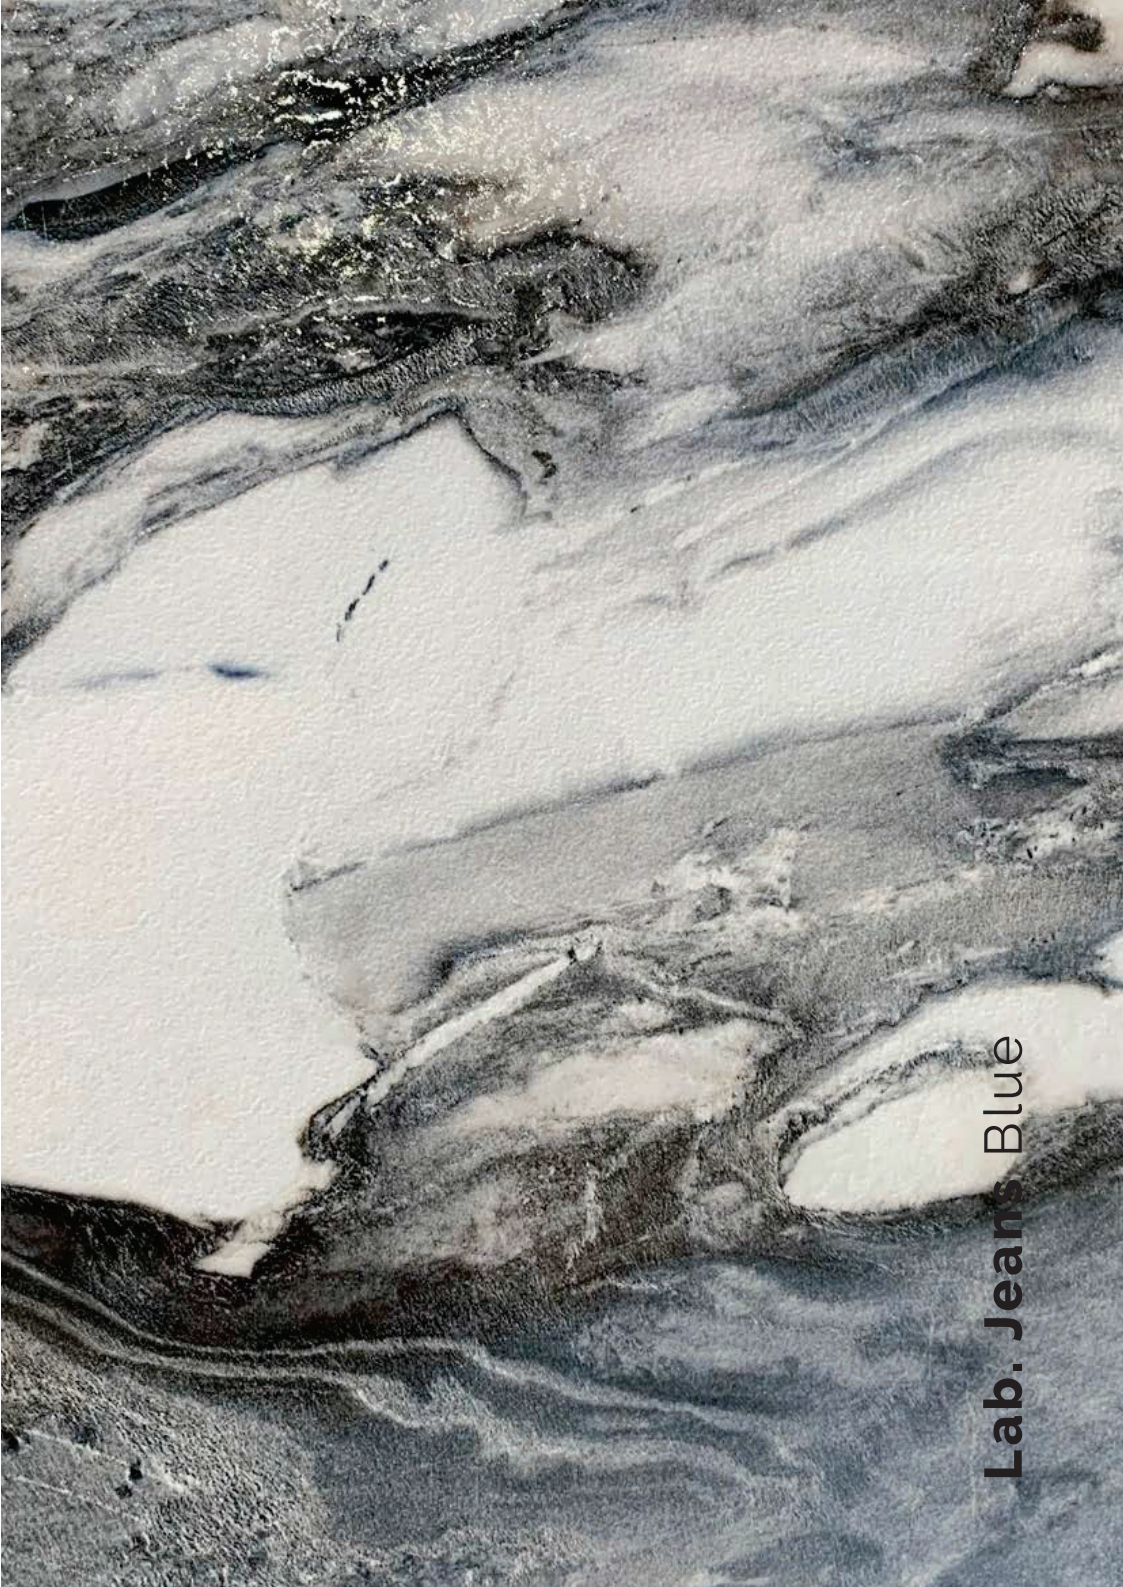

Lab. Jeans Blue