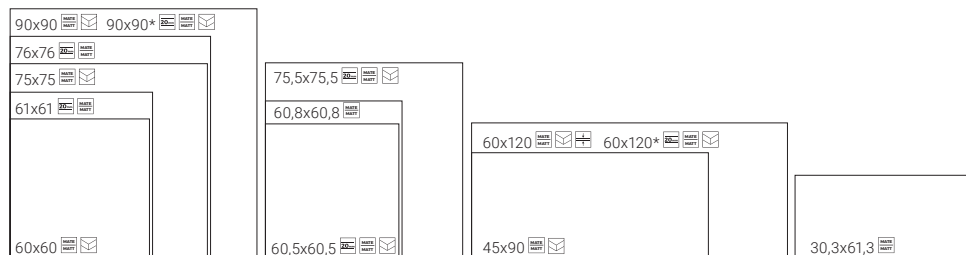

Formatos / Formats

in&out
BY prismacer