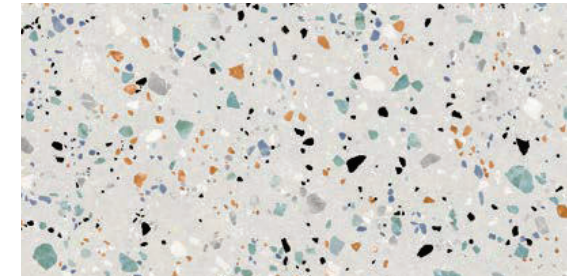

Ess. Gobi Bianco