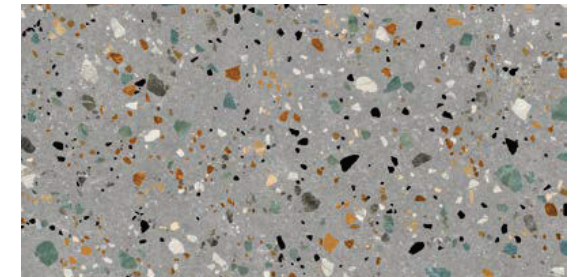

Ess. Gobi Grigio