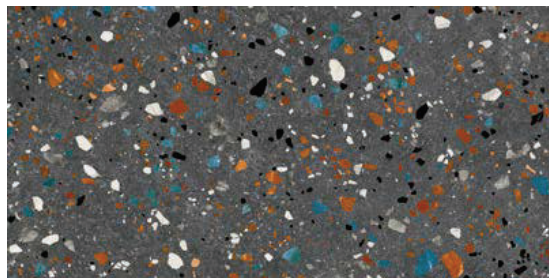

Ess. Gobi Nero