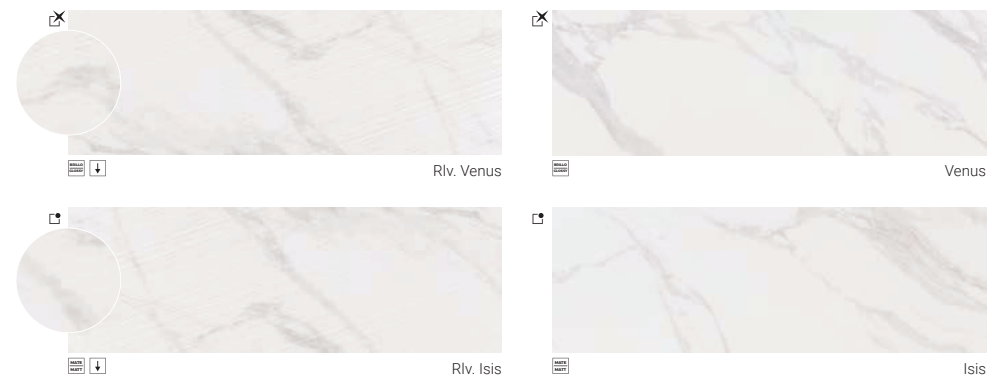

Formato	Pz/cj	Pz/pl	M²/cj	M²/pl	Cj/pl	Kg/cj	Kg/Total
30x90	5	315	1,35	85,05	63	20,22	1295,86
30x90 Rlv.	5	315	1,35	85,05	63	20,22	1295,86

Pasta Blanca / White Body Tiles / Pâte Blanche / Weisser Scherben 30x90 11.81"x35.43"